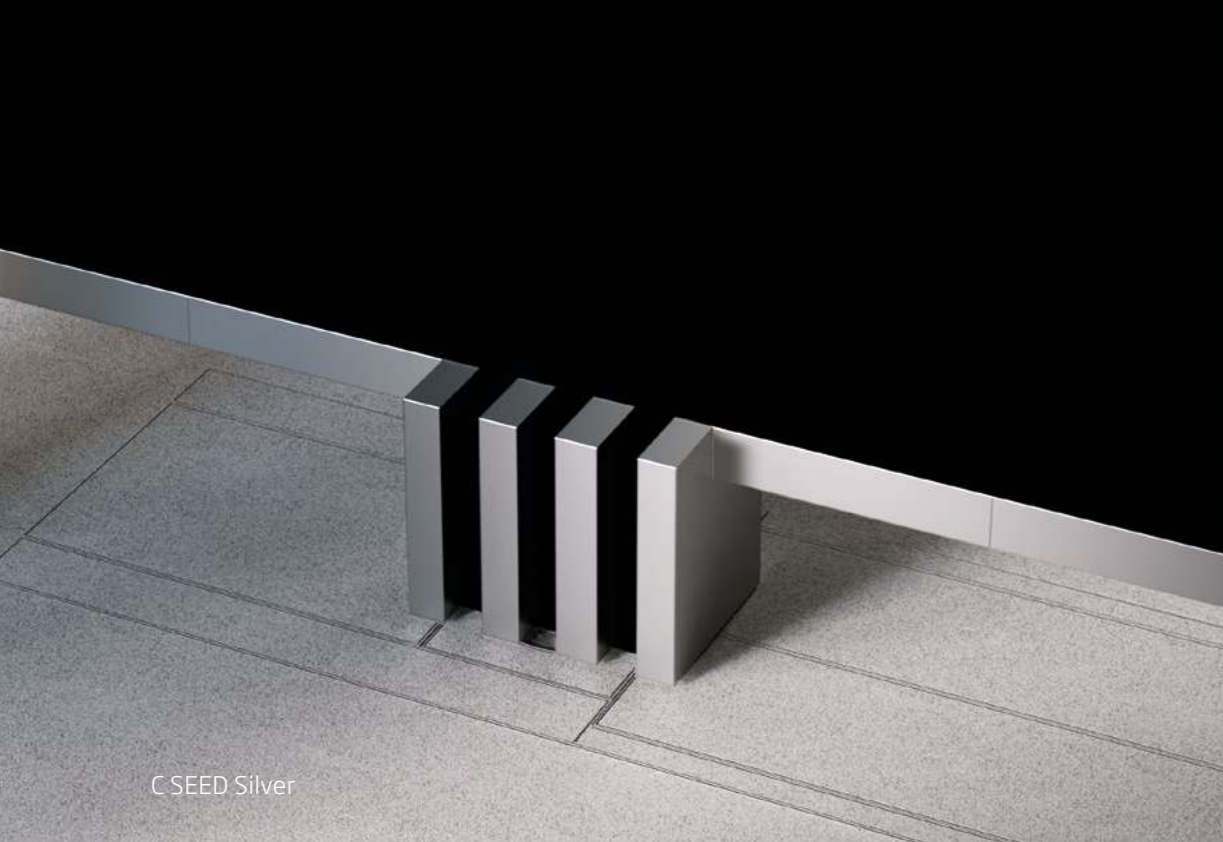

look
different

The C SEED M1 is available in these elegant colors:

C SEED Silver - C SEED Gold - C SEED Black - C SEED Titanium