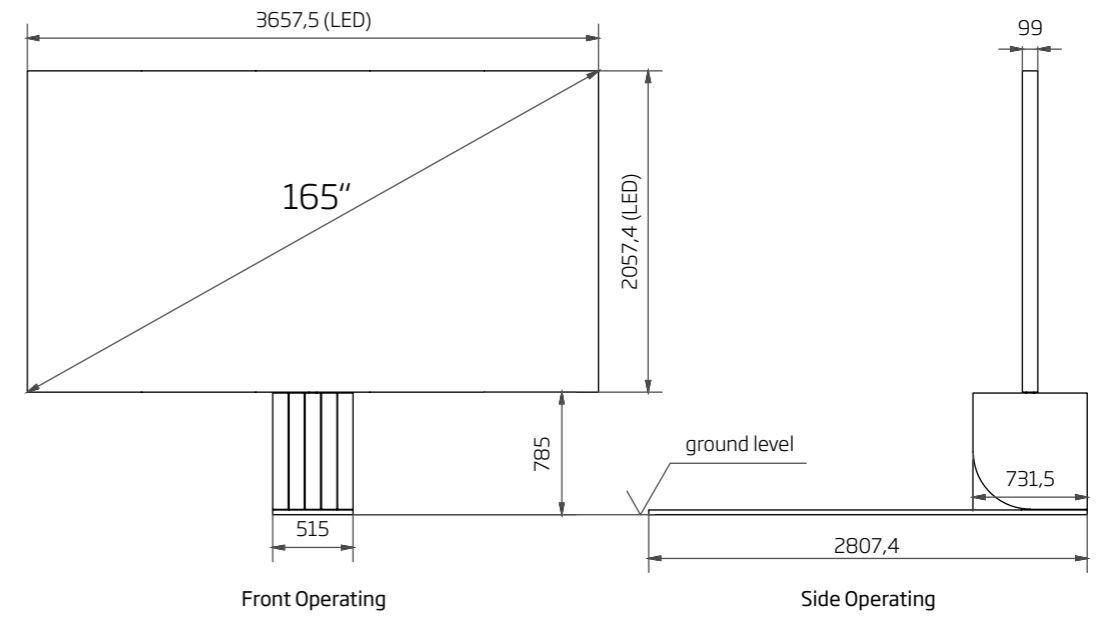

TV SYSTEM

TV SYSTEM		4K (UHD)		
Resolution		4K (UHD)		
Brightness	nits	1,000		800
Pixel pitch	mm	0.9	0.7	0.4
Processing depth	bit	16 per color		
Color spectrum	colors	64 billion		
Refresh rate	Hz	3,840		
Lifespan LED	h	100,000		
Contrast ratio		30,000:1		
Colour temperature adjustable	k	3,000 - 10,000		
Viewing angle - horizontal | vertical	degrees	170 | 170		
Operating temperature range		°C: 0 to +40 | °F: +32 to +104		
Broadband speaker peak out	W	2 x 100		
Broadband speaker frequency range	Hz	60 Hz - 22 kHz		

INPUT / OUTPUT

Video input	5 x HDMI, 1 x HDCP 2.2 support		
Serial in/output	2 x USB		
Audio output	pre-amp. 9.2, independent sub		
Network connection	1 x RJ45		

OPERATION

Power supply LED screen	Standard	3 x 400V+N+PE/16A/50-60Hz		
	High-Leg-Delta	3 x 240V+PE/30A/50-60Hz		
	Single-Phase/Split-Phase	240V/120V+PE/60A/50-60Hz		
Input power (typical)	W/m²	500 | 160		
Power consumption max | typical	kW	3.8 | 1.2	2.6 | 0.9	1.5 | 0.5

SPECIFIC FEATURES

Adaptive Gap Calibration (AGC)	Remote Control
9.2 AV-Receiver	4K LED HDR10+ Controller
TV rotation: 180° left (counterclockwise) or 90° left & right	
Color: Titanium Matt Metallic	

The information and specifications contained in this brochure are for information purposes only and are subject to change without prior notice.