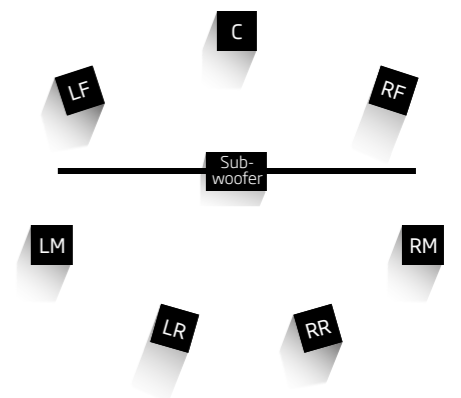

Total quality sound:

Every C SEED M1 comes with onboard 2.1 high-end audio for total quality sound to match the screen's unparalleled visual quality, with the soundbar organically integrated into the frame design. Of course, the necessary interfaces for latest external audio up to 9.2 are on board as well.