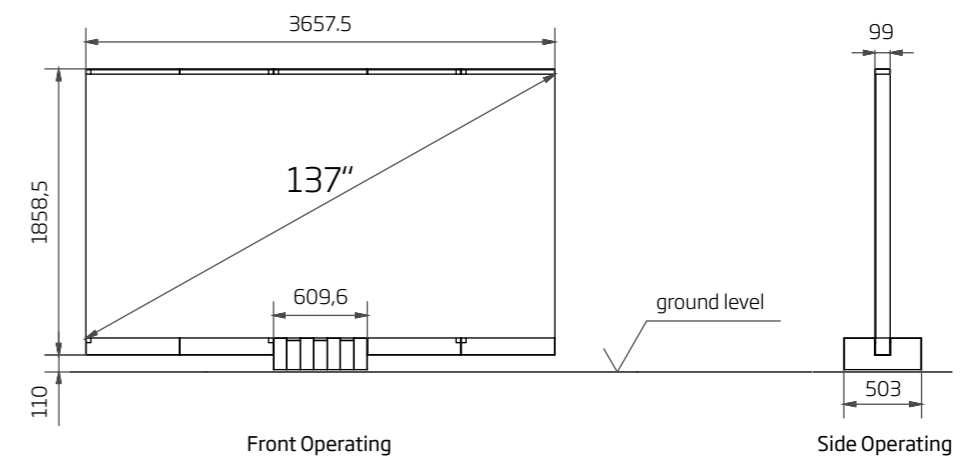

TV SYSTEM

TV SYSTEM		4K (UHD)		
Resolution		4K (UHD)		
Brightness	nits	1,000		800
Pixel pitch	mm	0.9	0.7	0.4
Processing depth	bit	16 per color		
Color spectrum	colors	64 billion		
Refresh rate	Hz	3,840		
Lifespan LED	h	100,000		
Contrast ratio		30,000:1		
Colour temperature adjustable	k	3,000 - 10,000		
Viewing angle - horizontal | vertical	degrees	170 | 170		
Operating temperature range		°C: 0 to + 40 | °F: +32 to +104		
Broadband speaker peak out	W	2 x 250		
Broadband speaker frequency range	Hz	40 Hz - 22 kHz		
Subwoofer peak out	W	1 x 700		
Subwoofer frequency range	Hz	24 - 200		

INPUT / OUTPUT

Video input	5 x HDMI, 1 x HDCP 2.2 support
Serial in/output	2 x USB
Audio output	pre-amp. 9.2, independent sub
Network connection	1 x RJ45

OPERATION

Power supply LED screen	Standard	3 x 400V+N+PE/16A/50-60Hz		
	High-Leg-Delta	3 x 240V+PE/30A/50-60Hz		
	Single-Phase/Split-Phase	240V/120V+PE/60A/50-60Hz		
Input power (typical)	W/m²	500 | 160		
Power consumption max | typical	kW	3.8 | 1.2	2.6 | 0.9	1.5 | 0.5

SPECIFIC FEATURES

Adaptive Gap Calibration (AGC)	Remote Control
Automatic TV Cover with Flush Mount Floor Option	9.2 AV-Receiver
4K LED HDR10+ Controller	2.1 Sound System
TV rotation: 180° left & right	
Available in Black Matt Metallic, Silver Matt Metallic, Gold Matt Metallic or Titanium Matt Metallic	

The information and specifications contained in this brochure are for information purposes only and are subject to change without prior notice.