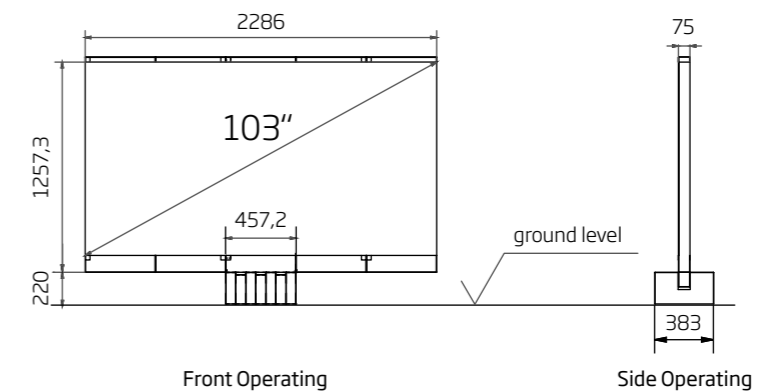

TV SYSTEM

TV SYSTEM		4K (UHD)		
Resolution		4K (UHD)		
Brightness	nits	1,000		800
Pixel pitch	mm	0.9	0.7	0.4
Processing depth	bit	16 per color		
Color spectrum	colors	64 billion		
Refresh rate	Hz	3,840		
Lifespan LED	h	100,000		
Contrast ratio		30,000:1		
Colour temperature adjustable	k	3,000 - 10,000		
Viewing angle - horizontal | vertical	degrees	170 | 170		
Operating temperature range		°C: 0 to + 40 | °F: +32 to +104		
Broadband speaker peak out	W	2 x 250		
Broadband speaker frequency range	Hz	40 Hz - 22 kHz		
Subwoofer peak out	W	1 x 700		
Subwoofer frequency range	Hz	24 - 200		

INPUT / OUTPUT

Video input	5 x HDMI, 1 x HDCP 2.2 support
Serial in/output	2 x USB
Audio output	pre-amp. 9.2, independent sub
Network connection	1 x RJ45

OPERATION

Power supply LED screen	Standard	3 x 400V+N+PE/16A/50-60Hz		
	High-Leg-Delta	3 x 240V+PE/30A/50-60Hz		
	Single-Phase/Split-Phase	240V/120V+PE/60A/50-60Hz		
Input power (typical)	W/m²	500 | 160		
Power consumption max | typical	kW	3.8 | 1.2	2.6 | 0.9	1.5 | 0.5

SPECIFIC FEATURES

Adaptive Gap Calibration (AGC)	Remote Control
Automatic TV Cover with Flush Mount Floor Option	9.2 AV-Receiver
4K LED HDR10+ Controller	2.1 Sound System
TV rotation: 180° left & right	
Available in Black Matt Metallic, Silver Matt Metallic, Gold Matt Metallic or Titanium Matt Metallic	

The information and specifications contained in this brochure are for information purposes only and are subject to change without prior notice.