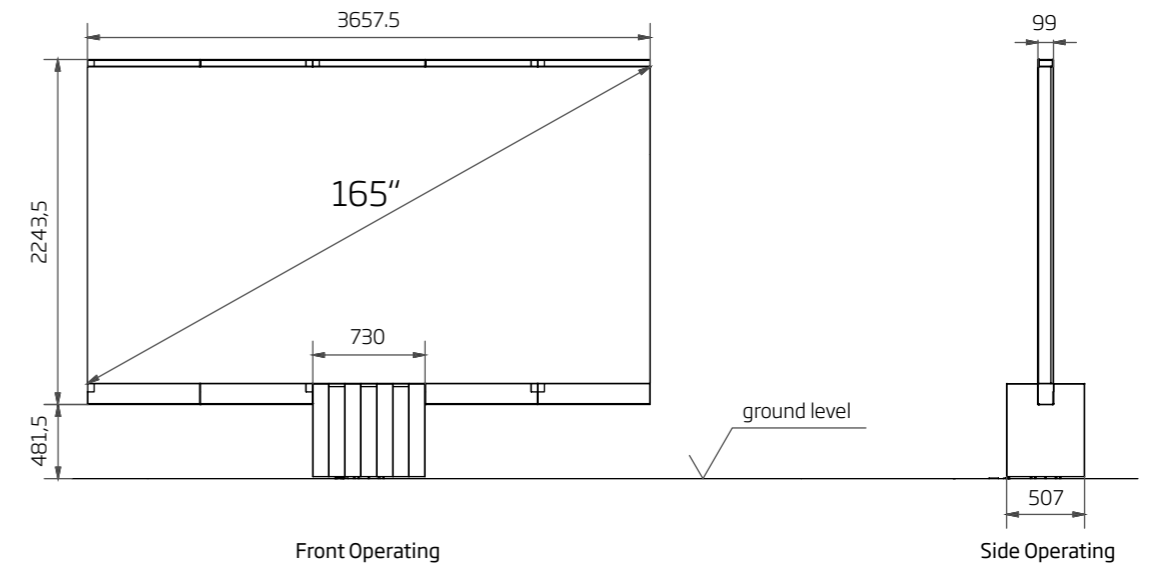

TV SYSTEM

TV SYSTEM		4K (UHD)		
Resolution		4K (UHD)		
Brightness	nits	1,000		800
Pixel pitch	mm	0.9	0.7	0.4
Processing depth	bit	16 per color		
Color spectrum	colors	64 billion		
Refresh rate	Hz	3,840		
Lifespan LED	h	100,000		
Contrast ratio		30,000:1		
Colour temperature adjustable	k	3,000 - 10,000		
Viewing angle - horizontal | vertical	degrees	170 | 170		
Operating temperature range		°C: 0 to + 40 | °F: +32 to +104		
Broadband speaker peak out	W	2 x 250		
Broadband speaker frequency range	Hz	40 Hz - 22 kHz		
Subwoofer peak out	W	1 x 700		
Subwoofer frequency range	Hz	24 - 200		

INPUT / OUTPUT

Video input	5 x HDMI, 1 x HDCP 2.2 support
Serial in/output	2 x USB
Audio output	pre-amp. 9.2, independent sub
Network connection	1 x RJ45

OPERATION

Power supply LED screen	Standard	3 x 400V+N+PE/16A/50-60Hz		
	High-Leg-Delta	3 x 240V+PE/30A/50-60Hz		
	Single-Phase/Split-Phase	240V/120V+PE/60A/50-60Hz		
Input power (typical)	W/m²	500 | 160		
Power consumption max | typical	kW	3.8 | 1.2	2.6 | 0.9	1.5 | 0.5

SPECIFIC FEATURES

Adaptive Gap Calibration (AGC)	Remote Control
Automatic TV Cover with Flush Mount Floor Option	9.2 AV-Receiver
4K LED HDR10+ Controller	2.1 Sound System
TV rotation: 180° left & right	
Available in Black Matt Metallic, Silver Matt Metallic, Gold Matt Metallic or Titanium Matt Metallic	

The information and specifications contained in this brochure are for information purposes only and are subject to change without prior notice.