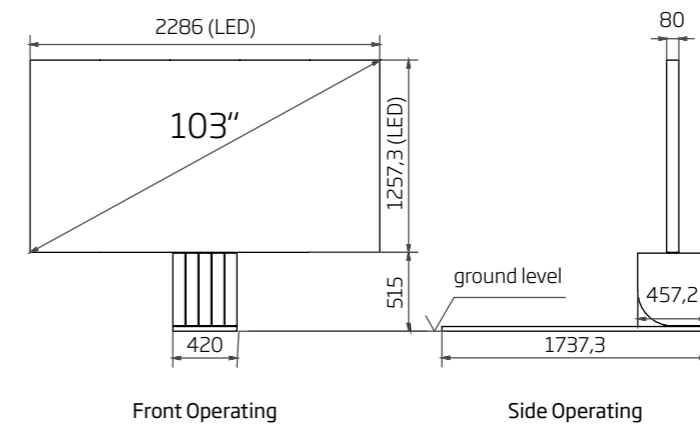

TV SYSTEM

TV SYSTEM		4K (UHD)		
Resolution		4K (UHD)		
Brightness	nits	1,000		800
Pixel pitch	mm	0.9	0.7	0.4
Processing depth	bit	16 per color		
Color spectrum	colors	64 billion		
Refresh rate	Hz	3,840		
Lifespan LED	h	100,000		
Contrast ratio		30,000:1		
Colour temperature adjustable	k	3,000 - 10,000		
Viewing angle - horizontal | vertical	degrees	170 | 170		
Operating temperature range		°C: 0 to +40 | °F: +32 to +104		
Broadband speaker peak out	W	2 x 100		
Broadband speaker frequency range	Hz	60 Hz - 22 kHz		

INPUT / OUTPUT

Video input	5 x HDMI, 1 x HDCP 2.2 support		
Serial in/output	2 x USB		
Audio output	pre-amp. 9.2, independent sub		
Network connection	1 x RJ45		

OPERATION

Power supply LED screen	Standard	3 x 400V+N+PE/16A/50-60Hz		
	High-Leg-Delta	3 x 240V+PE/30A/50-60Hz		
	Single-Phase/Split-Phase	240V/120V+PE/60A/50-60Hz		
Input power (typical)	W/m²	500 | 160		
Power consumption max | typical	kW	3.8 | 1.2	2.6 | 0.9	1.5 | 0.5

SPECIFIC FEATURES

Adaptive Gap Calibration (AGC)	Remote Control
9.2 AV-Receiver	4K LED HDR10+ Controller
TV rotation: 180° left (counterclockwise) or 90° left & right	
Color: Titanium Matt Metallic	

The information and specifications contained in this brochure are for information purposes only and are subject to change without prior notice.