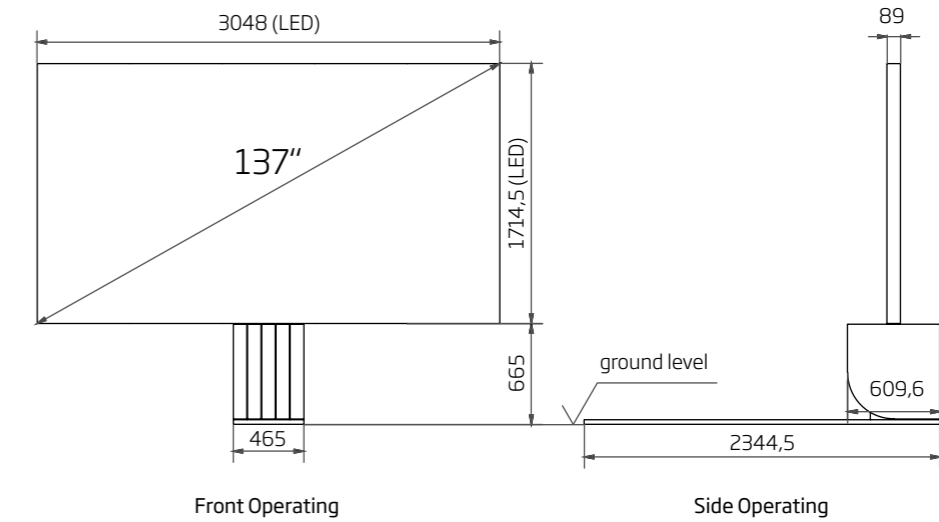

TV SYSTEM

TV SYSTEM		4K (UHD)		
Resolution		4K (UHD)		
Brightness	nits	1,000		800
Pixel pitch	mm	0.9	0.7	0.4
Processing depth	bit	16 per color		
Color spectrum	colors	64 billion		
Refresh rate	Hz	3,840		
Lifespan LED	h	100,000		
Contrast ratio		30,000:1		
Colour temperature adjustable	k	3,000 - 10,000		
Viewing angle - horizontal | vertical	degrees	170 | 170		
Operating temperature range		°C: 0 to +40 | °F: +32 to +104		
Broadband speaker peak out	W	2 x 100		
Broadband speaker frequency range	Hz	60 Hz - 22 kHz		

INPUT / OUTPUT

Video input	5 x HDMI, 1 x HDCP 2.2 support		
Serial in/output	2 x USB		
Audio output	pre-amp. 9.2, independent sub		
Network connection	1 x RJ45		

OPERATION

Power supply LED screen	Standard	3 x 400V+N+PE/16A/50-60Hz		
	High-Leg-Delta	3 x 240V+PE/30A/50-60Hz		
	Single-Phase/Split-Phase	240V/120V+PE/60A/50-60Hz		
Input power (typical)	W/m²	500 | 160		
Power consumption max | typical	kW	3.8 | 1.2	2.6 | 0.9	1.5 | 0.5

SPECIFIC FEATURES

Adaptive Gap Calibration (AGC)	Remote Control
9.2 AV-Receiver	4K LED HDR10+ Controller
TV rotation: 180° left (counterclockwise) or 90° left & right	
Color: Titanium Matt Metallic	

The information and specifications contained in this brochure are for information purposes only and are subject to change without prior notice.