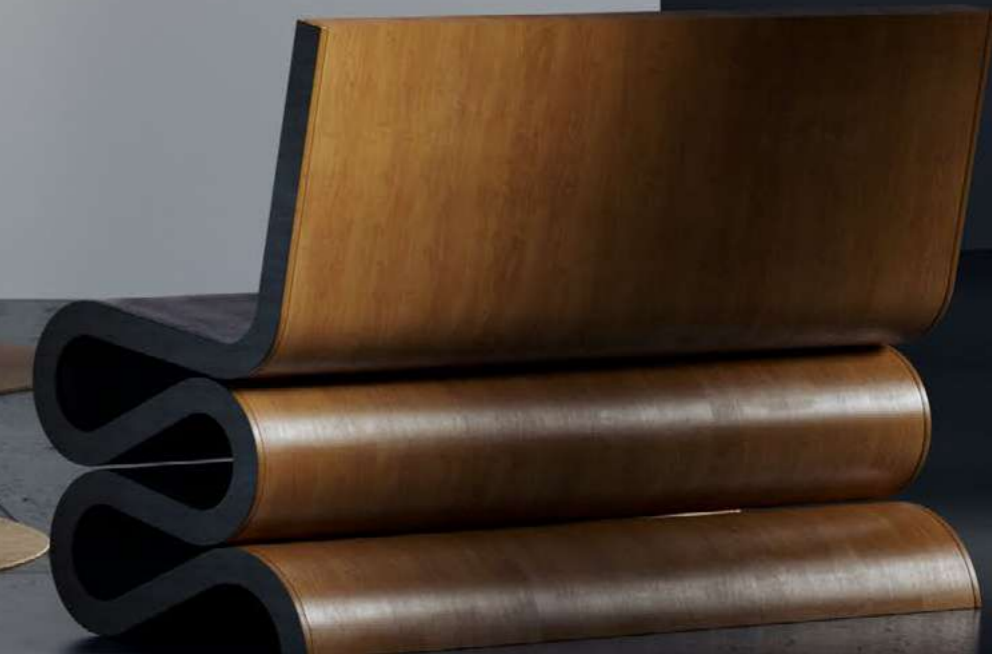

N1

the Sculptural Giant Folding Screen

Luxury TV brand C SEED introduces Next Level TV: The C SEED N1 TV reshapes interior design and transforms the media experience, combining cutting edge technology with avant-garde style in a giant folding screen of striking sculptural quality. It is a minimalist sculpture, a kinetic work of art: Initially invisible, the N1 suddenly it grows huge, rising up, unfolding its 4K MicroLED screen and settling on an aluminum base of timeless beauty.