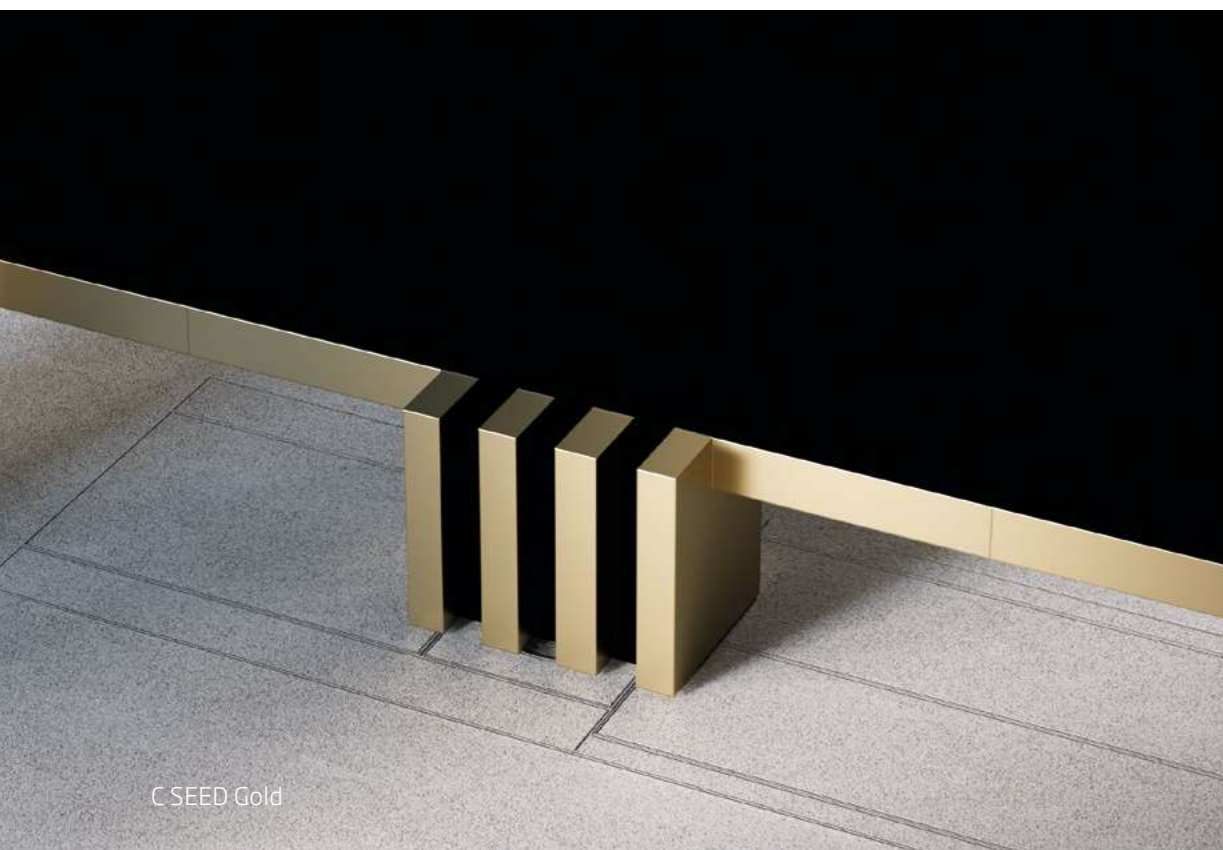

C SEED Silver

C SEED Gold

look
different

The C SEED M1 is available in these elegant colors:

C SEED Silver - C SEED Gold - C SEED Black - C SEED Titanium