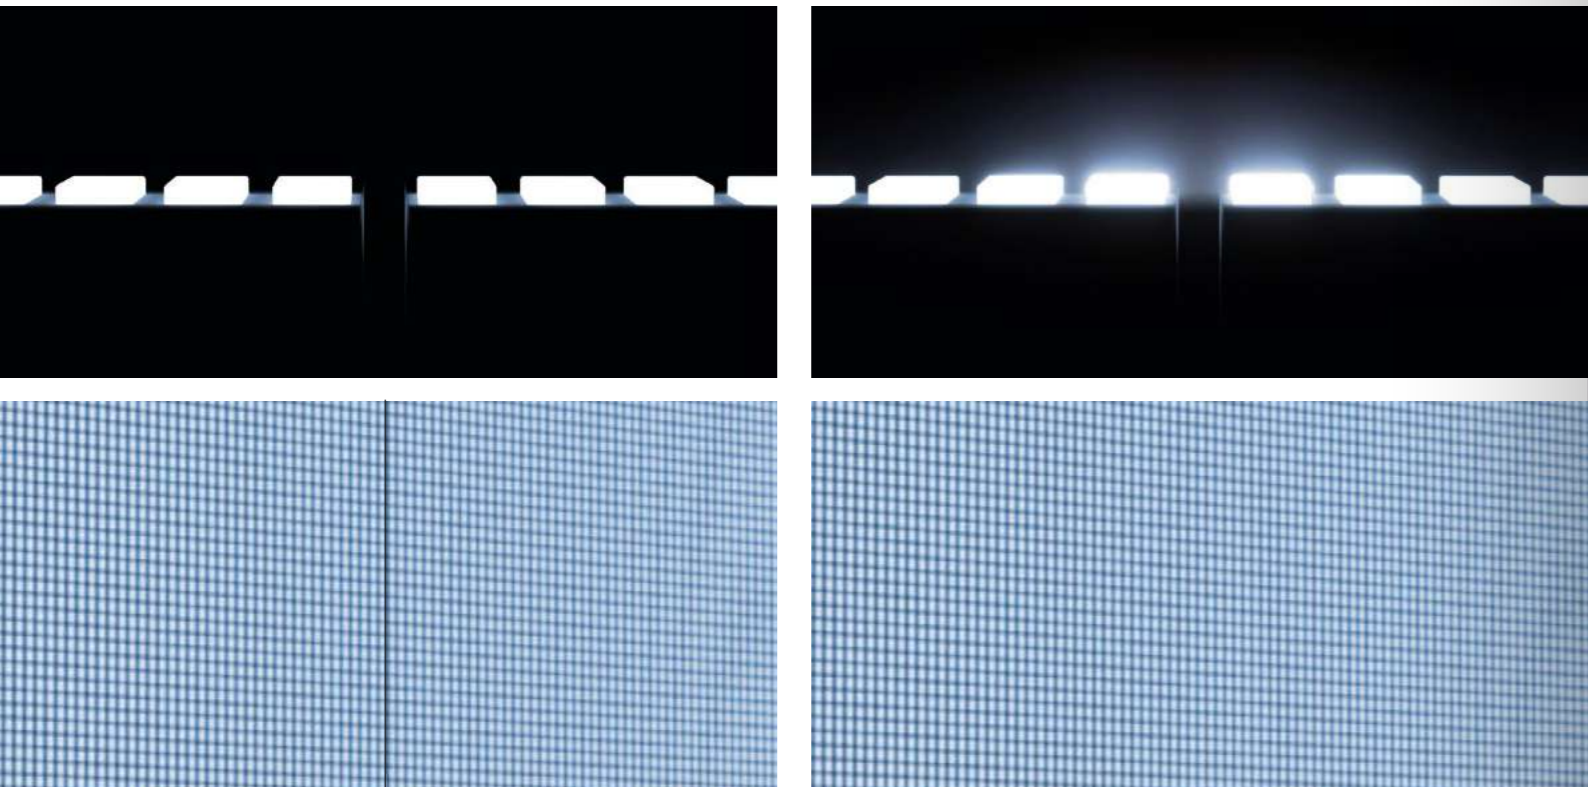

LED

MicroLED

Total TV Experience

Futuristic design meets futuristic

TV engineering:

- M1 MicroLED outpaces conventional TV displays. Micrometer-sized LED lights create stunning, lifelike colors and brightness on a self-illuminating 4K / 8 million pixel display that accurately delivers the color gamut of high-end DSLR cameras. Not only today and tomorrow - forever: MicroLEDs are made of long-lasting materials, giving the M1 screen a potential lifespan of up to 100,000 hours.

- M1 DEEP BLACK

Black is the all-important touchstone of display technology. M1 Total Black employs a special surface treatment to achieve stunning contrast and perfect detail, while preventing glare.

- M1 PURE COLOR

True colors are the life of a display, and the M1 brings colors to life like never before with approximately twice the color purity of conventional LEDs.

AGC

ADAPTIVE GAP CALIBRATION

Totally seamless: AGC - Adaptive Gap Calibration